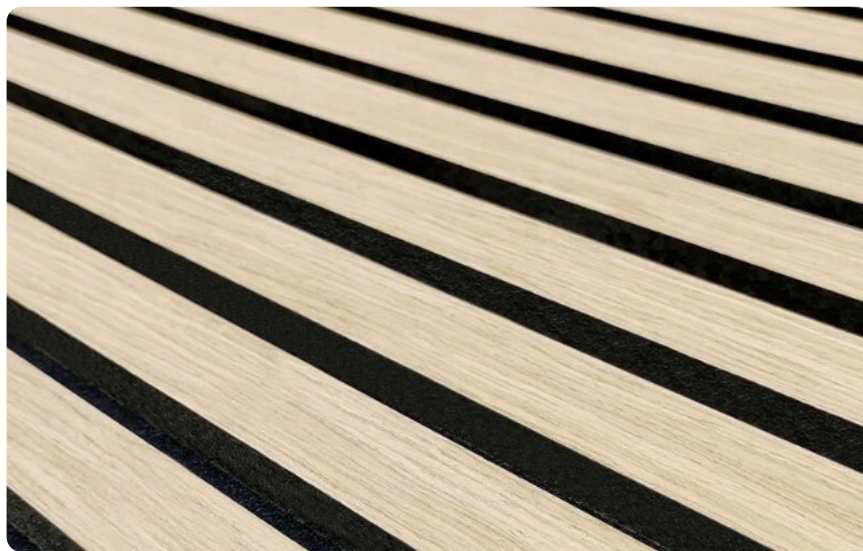

DESIGN ACOUSTIC PANELS

Acoustic wall panels are not only a design addition to the interior, but also excellently eliminate echoes and thus improve the overall acoustics in the room. The panels are definitely not only intended for professional recording studios, but also for conference rooms or your home. Their installation is also very simple and you can do it yourself.

Eliminates reverberations or echoes in different rooms

A great design accessory

It can also be fixed to the ceiling of the room with the help of screws

Simple and easy maintenance

Easy assembly

Eliminates unwanted echoes

It can also be fixed to the ceiling