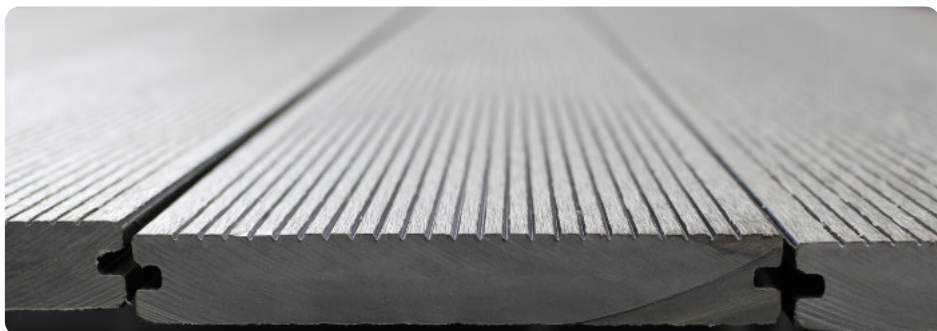

Minimal maintenance and color-fast material that resists UV radiation

The investment will return to you through the saved time and costs that you would spend on renovation and maintenance

The surface of WPC terraces is safe and non-slip

WPC does not warp due to the weather or catch mold

High load capacity

It is not subject to natural influences

Long durability of the material

Simple assembly

WPC DECK BOARDS FULL

DECK BOARDS GRAY
Catalog number: GS001

Height: 220 cm
Width: 14 cm
Material: WPC
Thickness: 2 cm
Weight: 7,7 kg
Package contents: 1 pcs.

DECK BOARDS BROWN
Catalog number: GS002

Height: 220 cm
Width: 14 cm
Material: WPC
Thickness: 2 cm
Weight: 7,7 kg
Package contents: 1 pcs.