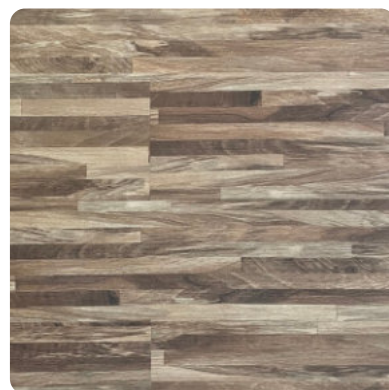

Package contents: 24 pcs.

Laying: Self-adhesive

Package contents (m²): 3,34 m²

PLEATED BROWN

Catalog number: AXSA10045

Height: 91,4 cm

Width: 15,2 cm

Thickness of tread layer: 0,03 cm