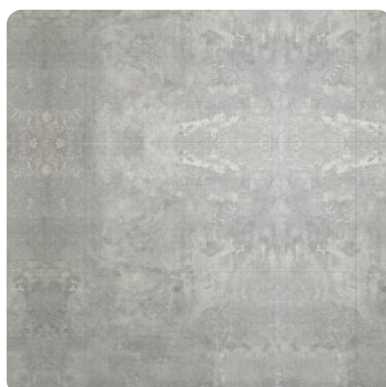

Thickness: 0,3 cm

Package weight: 19,12 kg

Package contents: 24 pcs.

Laying: Self-adhesive

Package contents (m²): 3,34 m²

SELF-ADHESIVE VINYL FLOORS

WHITE OAK
Catalog number: AXSA10023

Height: 91,4 cm
Width: 15,2 cm
Thickness of tread layer: 0,03 cm
Thickness: 0,3 cm
Package weight: 19,12 kg
Package contents: 24 pcs.
Laying: Self-adhesive
Package contents (m²): 3,34 m²