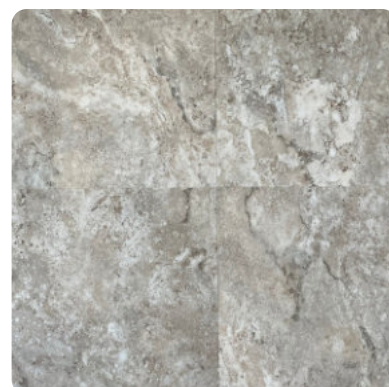

BEIGE MARBLE
Catalog number: AXSAM1011

Height: 45,7 cm
Width: 45,7 cm
Thickness of tread layer: 0,03 cm
Thickness: 0,3 cm
Package weight: 19 kg
Package contents: 16 pcs.
Laying: Self-adhesive
Package contents (m²): 3,34 m²